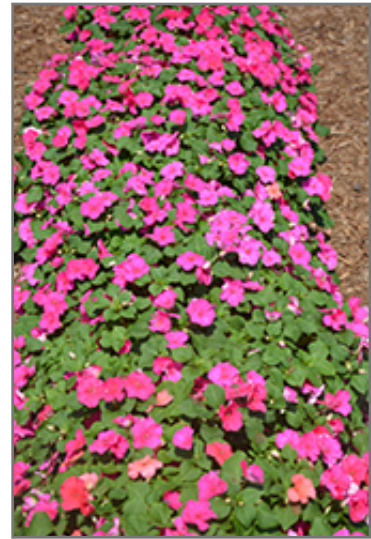

Accent Premium Rose Impatiens flowers
Photo courtesy of NetPS Plant Finder

Accent Premium Rose Impatiens in bloom
Photo courtesy of NetPS Plant Finder